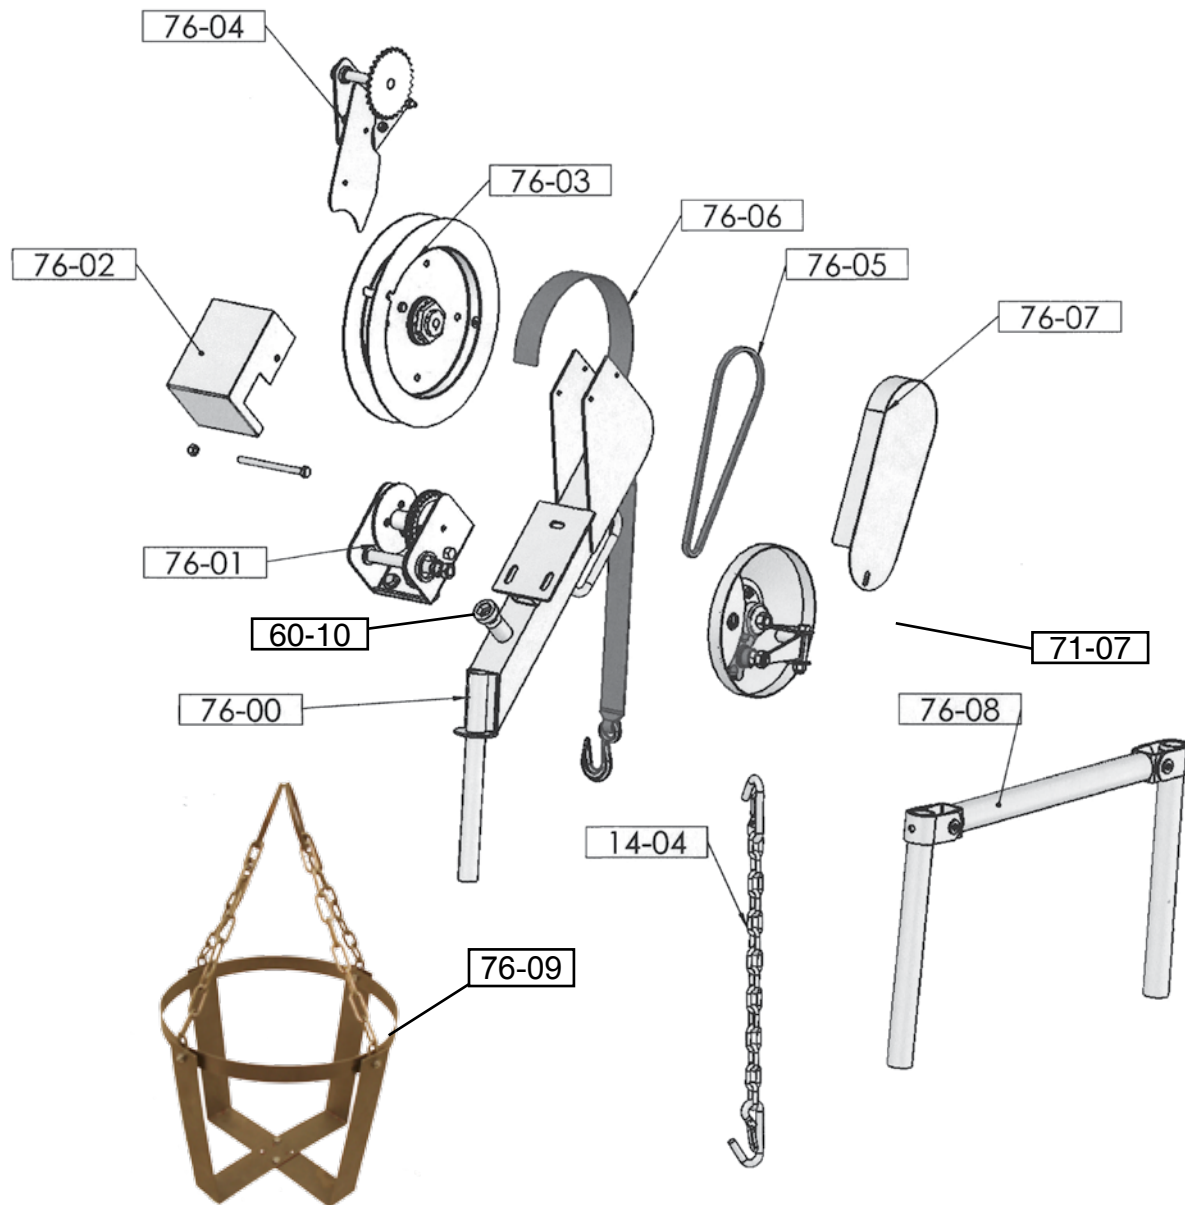

# PARTS INDEX Model 1027

Part #	Description
60-10	3/4" Driver Adapter
71-70	Drill Drive Winch Drum Assembly
76-00	Frame w/ Fasteners
76-01	Bucket Lift Winch w/ Fasteners
76-02	Bucket Lift Guard w/ Fasteners
76-03	Drum w/ Torque Limiter
76-04	Keyed Shaft w/ Side Guards
76-05	#35-40 Pin Chain
76-06	Bucket Lift Strap w/ Hook
76-07	Guard w/ Fasteners
76-08	Hoist Rail
76-09	Bucket Sling Assembly
14-04	Large Hook Chain