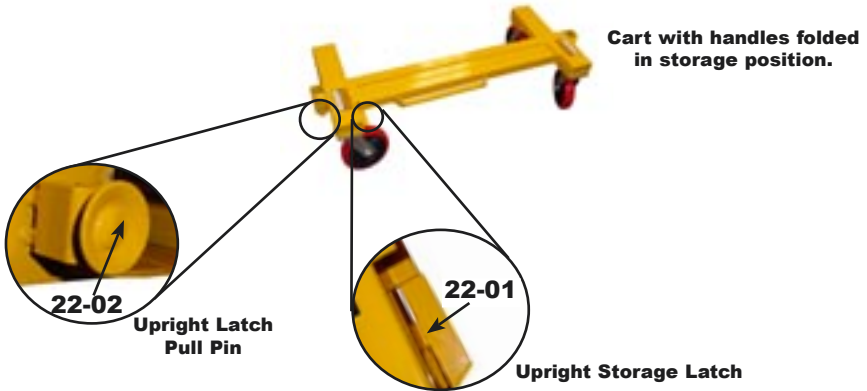

## Front View

## Back View

Cart easily converts into a flatbed by placing the upright tubes in the front and rear storage trays.

## Parts Index

<u>Part #</u>	<u>Description</u>
22-01	Upright Storage Latch
22-02	Upright Latch Assembly
22-03	Upright Tube
22-04	(3) 8" Swivel Casters w/ Fasteners
22-05	Upright End Cap
22-14	(1) 8" Locking Brake Caster