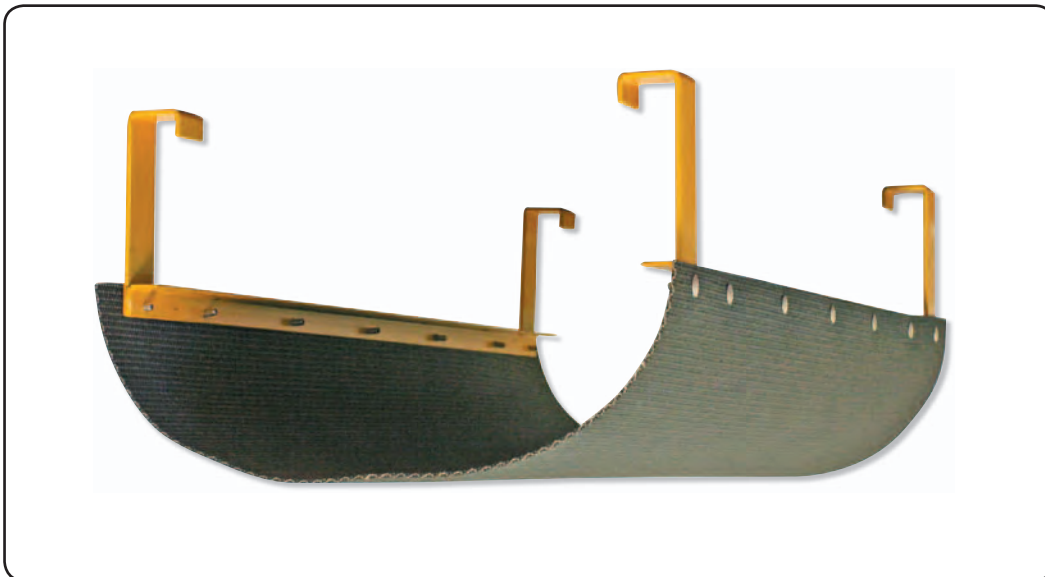

# Tele-Tower®

Adjustable Work Platform

PARAGON PRO  
MANUFACTURING SOLUTIONS

## Safety Rail Storage Cradle MODEL 414

#### ⚠ WARNING ⚠

Always install and use safety rails in keeping with applicable local, state and federal safety standards. Failure to do so can possibly result in severe personal injury or death.

1. Hang storage sling on the BEAM SIDE of the deck first, centered between the diagonal brace connection tabs.