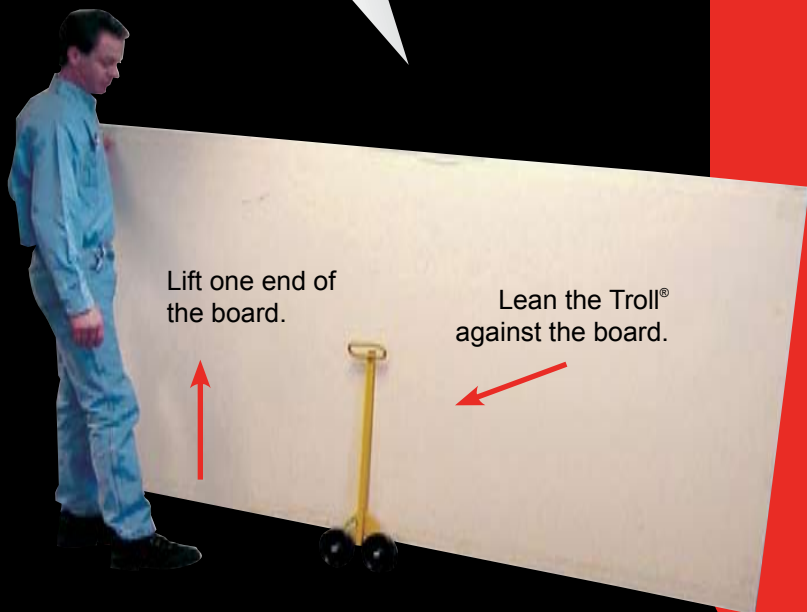

model 49

Panel Handler

Weighing in at less than **5** pounds, the Troll® supports a maximum load weight of **300** lbs allowing you to carry a limitless variety of items.

Easily loads with only one person!

Lift one end of the board.

Lean the Troll® against the board.

Patent 5,988,659

Panel Handler

Back-saving tool

The dual 5" wheels easily roll over job site clutter. The handle is there in case you need to lift the board over thresholds or other large objects.