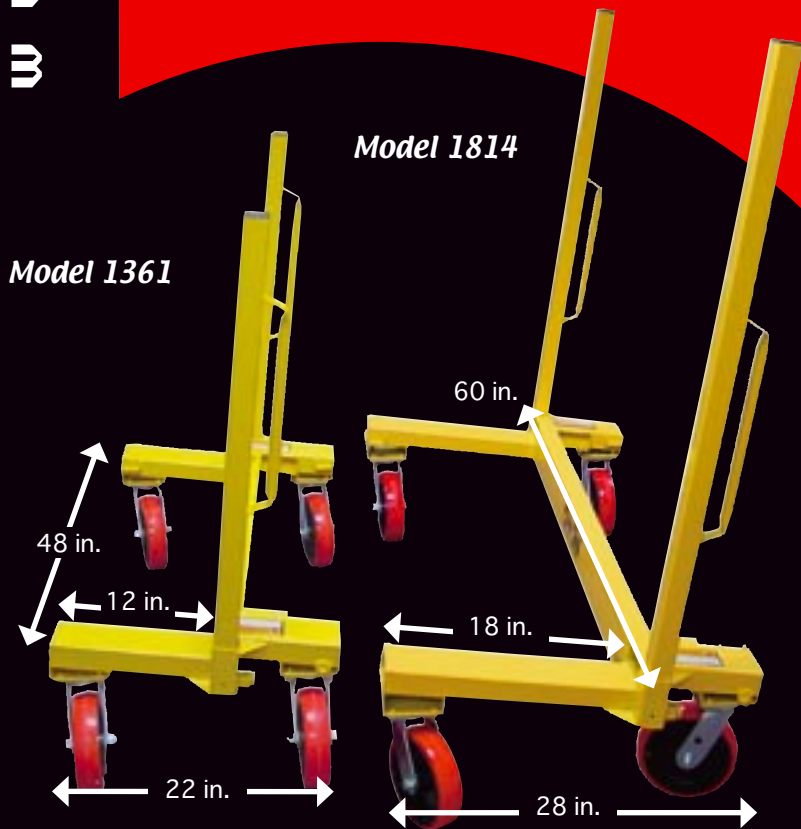

www.telproinc.com

The Troll

Made in the USA by
Telpro Inc.

MATERIAL HANDLING CARTS

Model 1361 & 1814

- Multi-Purpose*
- Easy to maneuver*
- Transports easily*
- Versatile*
- Heavy Duty*

Features:

- On-board storage for upright handles
- Converts to a flatbed multi-purpose cart
- Stout 4000 lbs. load rating
- Model 1361 - load stacking space of 12"
- Model 1814 - load stacking space of 18"
- One braking swivel lock caster comes standard on each cart.

The Troll[®]

Made in the USA by
Telpro Inc.

MATERIAL HANDLING CARTS

w w w . t e l p r o i n c . c o m

BRUTE STRENGTH & GOOD LOOKS,

These carts are tough enough to handle heavy duty loads up to 4000 lbs. yet light enough to carry for one person transport. Since it comes standard with a braking swivel lock caster, tight corners and narrow spaces are easily maneuverable. Convert the carts to a flatbed for hauling or storing buckets, tools, or other job related necessities.

*Fold & store,
creates 1 handed
carrying handle*